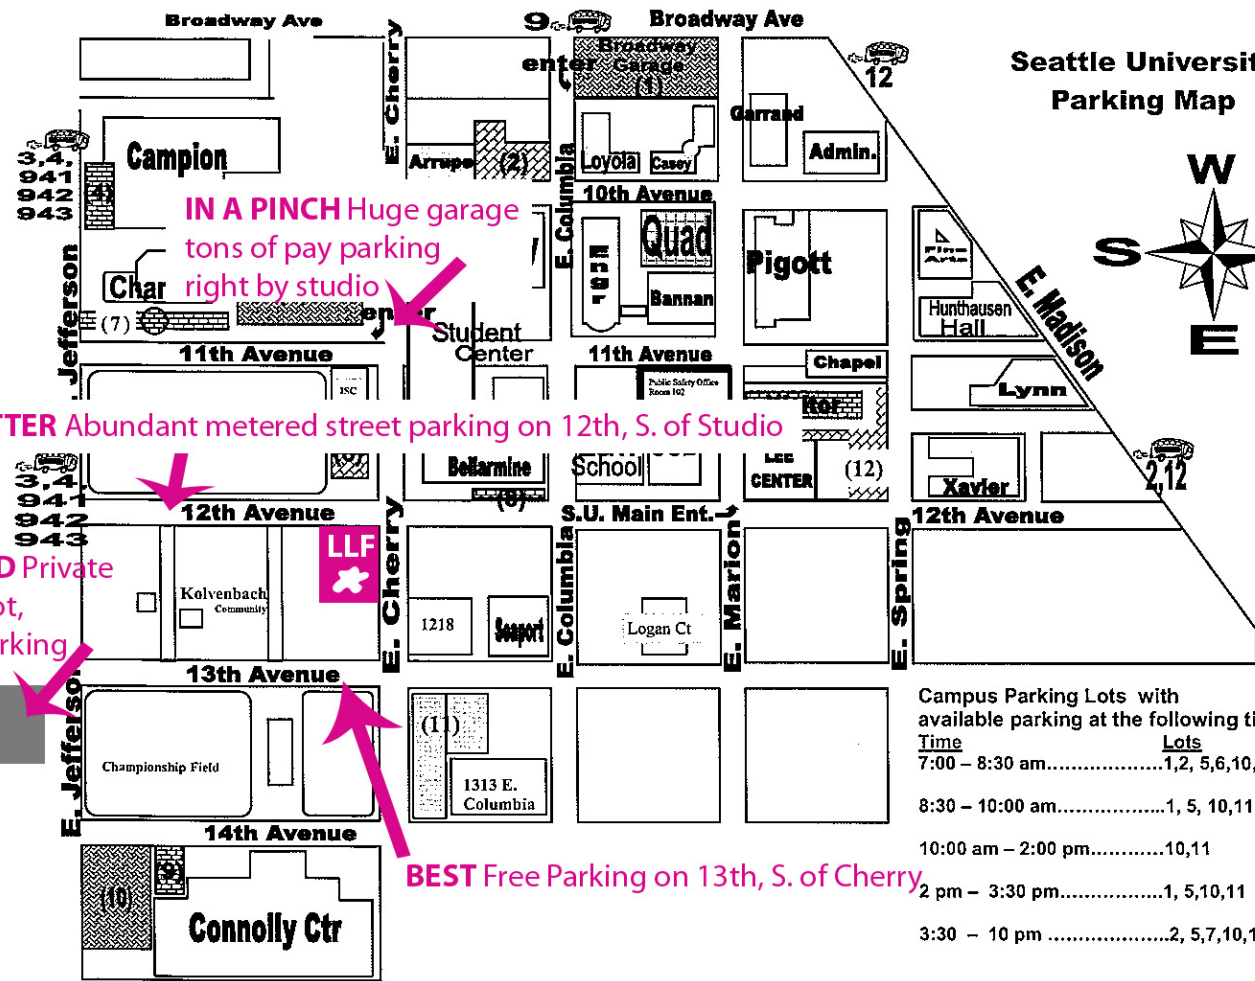

Seattle University Parking Map

IN A PINCH Huge garage tons of pay parking right by studio

BETTER Abundant metered street parking on 12th, S. of Studio

GOOD Private pay lot, \$1 parking

BEST Free Parking on 13th, S. of Cherry

Campus Parking Lots with available parking at the following times:

Time	Lots
7:00 – 8:30 am	1, 2, 5, 6, 10, 11
8:30 – 10:00 am	1, 5, 10, 11
10:00 am – 2:00 pm	10, 11
2 pm – 3:30 pm	1, 5, 10, 11
3:30 – 10 pm	2, 5, 7, 10, 11